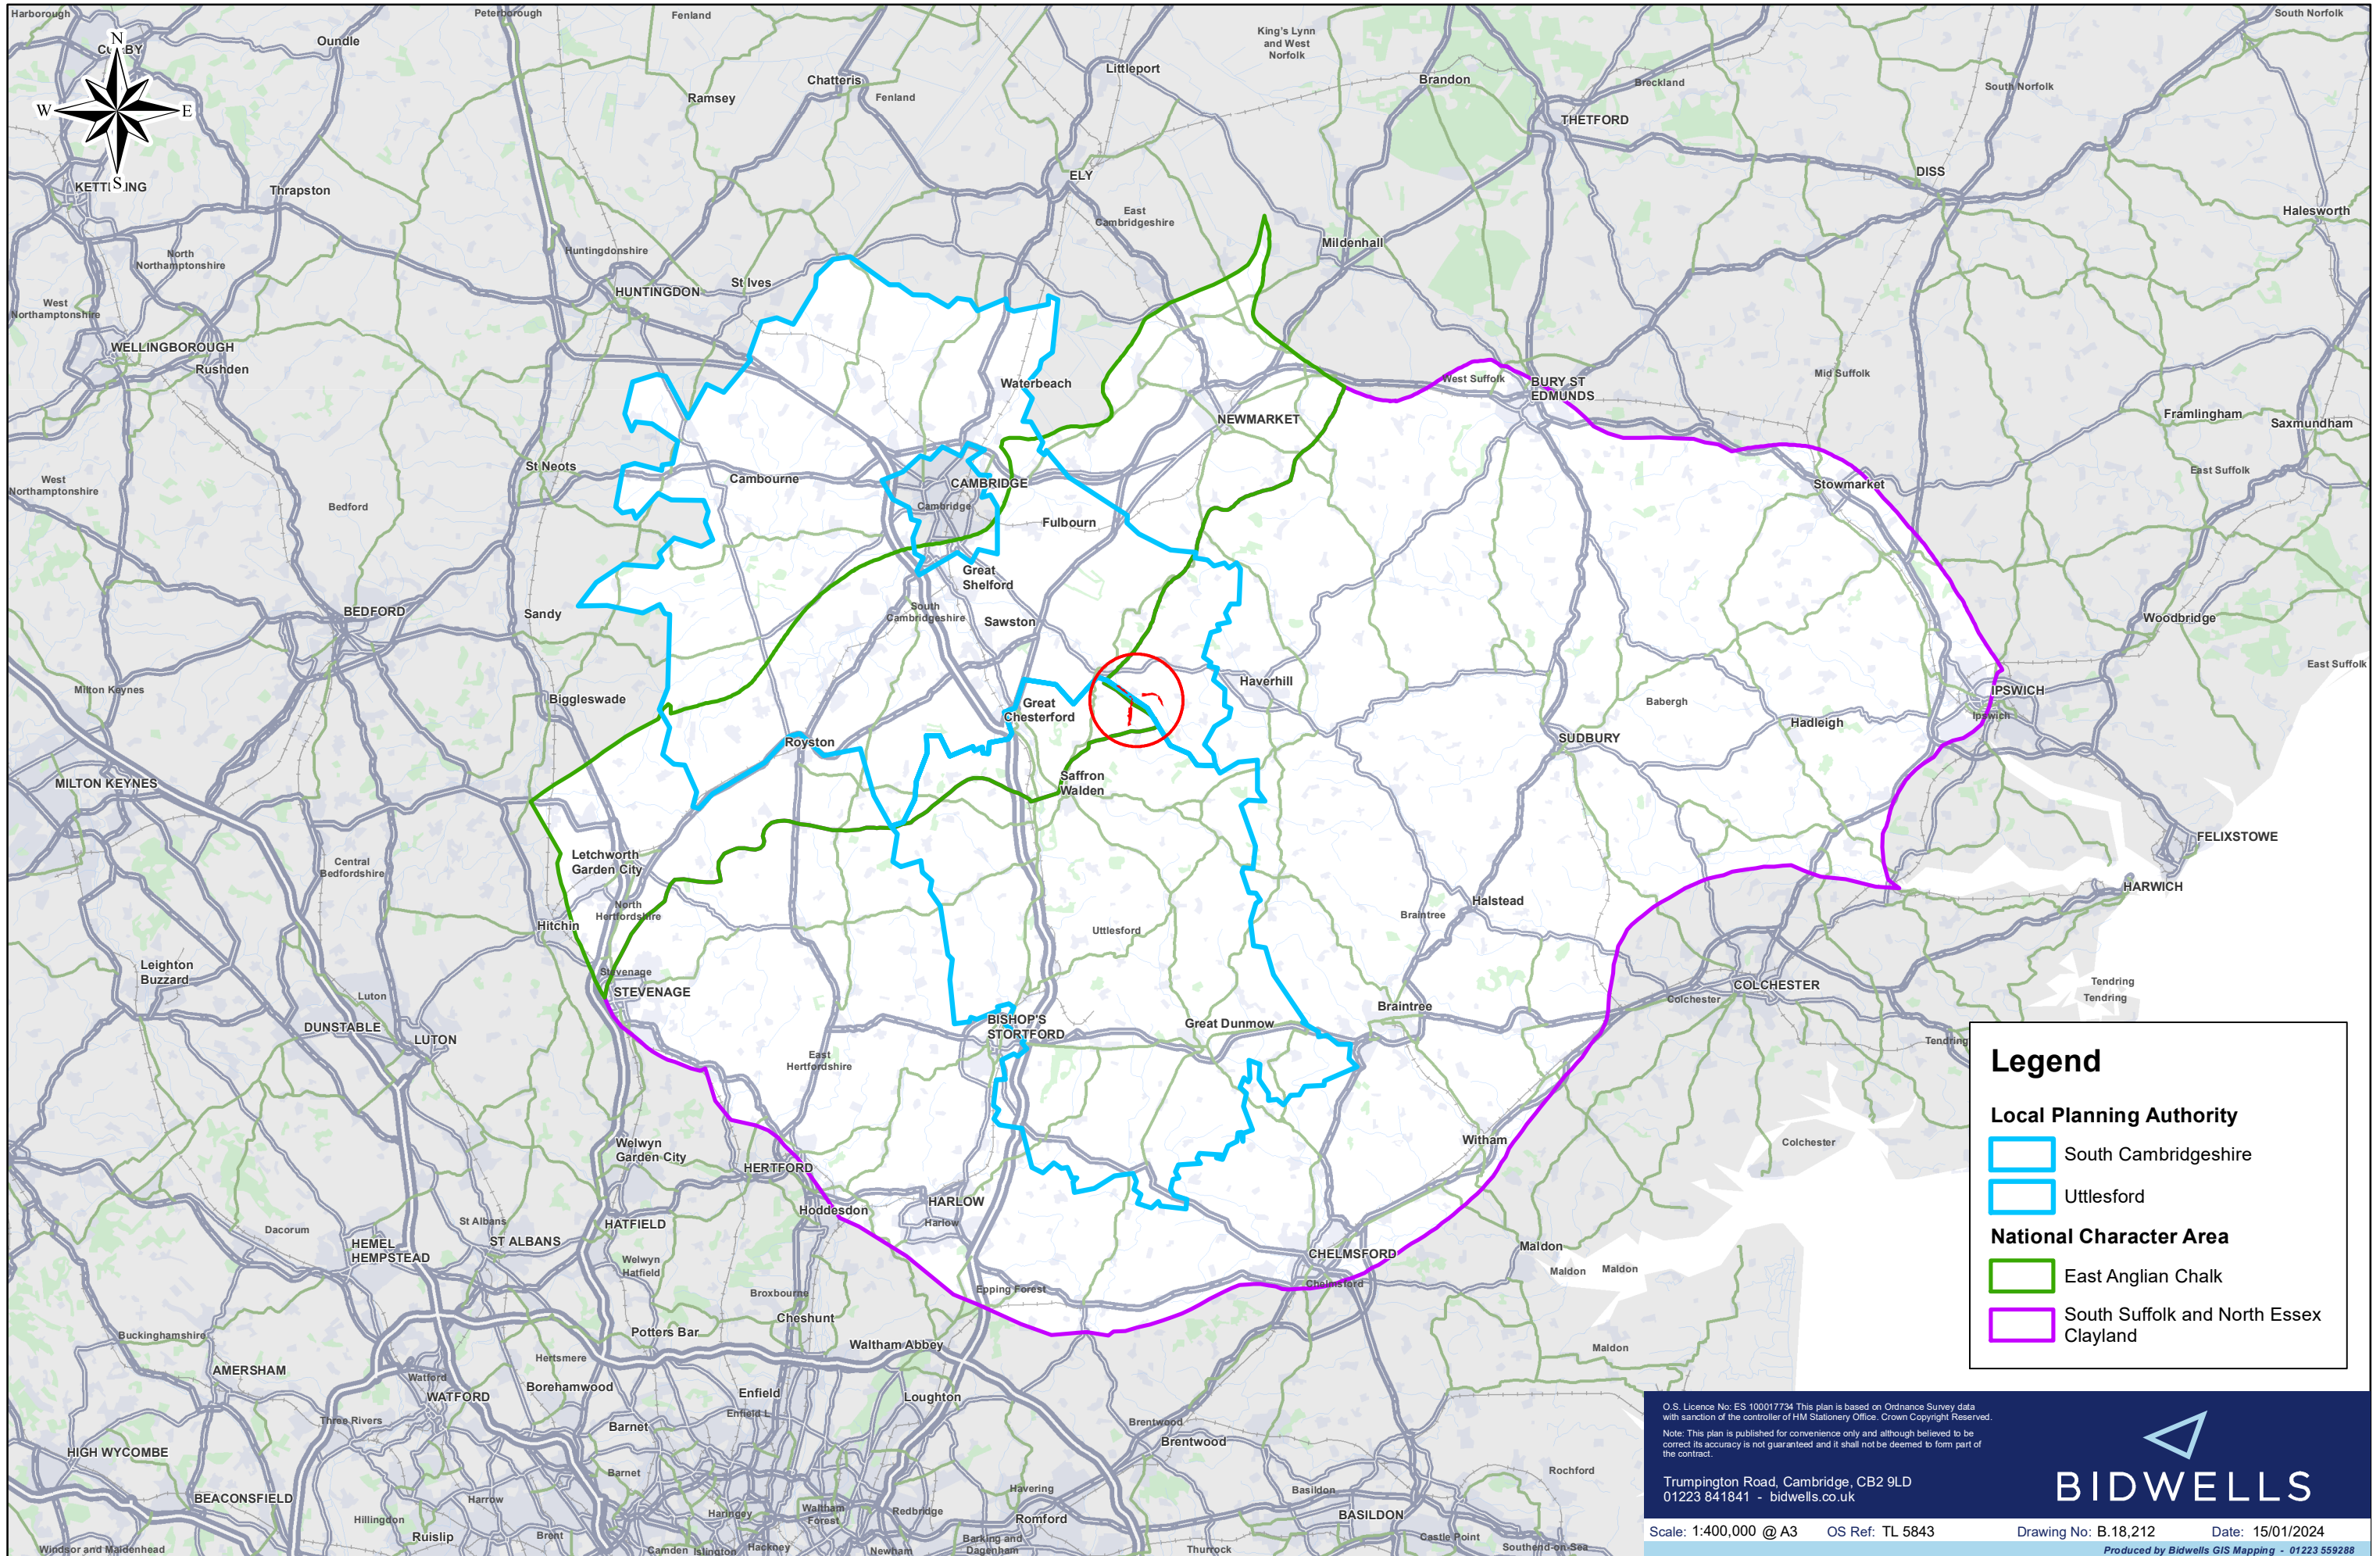

Bartlow Estate

O.S. Licence No: ES 100017734 This plan is based on Ordnance Survey data with sanction of the controller of HM Stationery Office. Crown Copyright Reserved.
Note: This plan is published for convenience only and although believed to be correct its accuracy is not guaranteed and it shall not be deemed to form part of the contract.