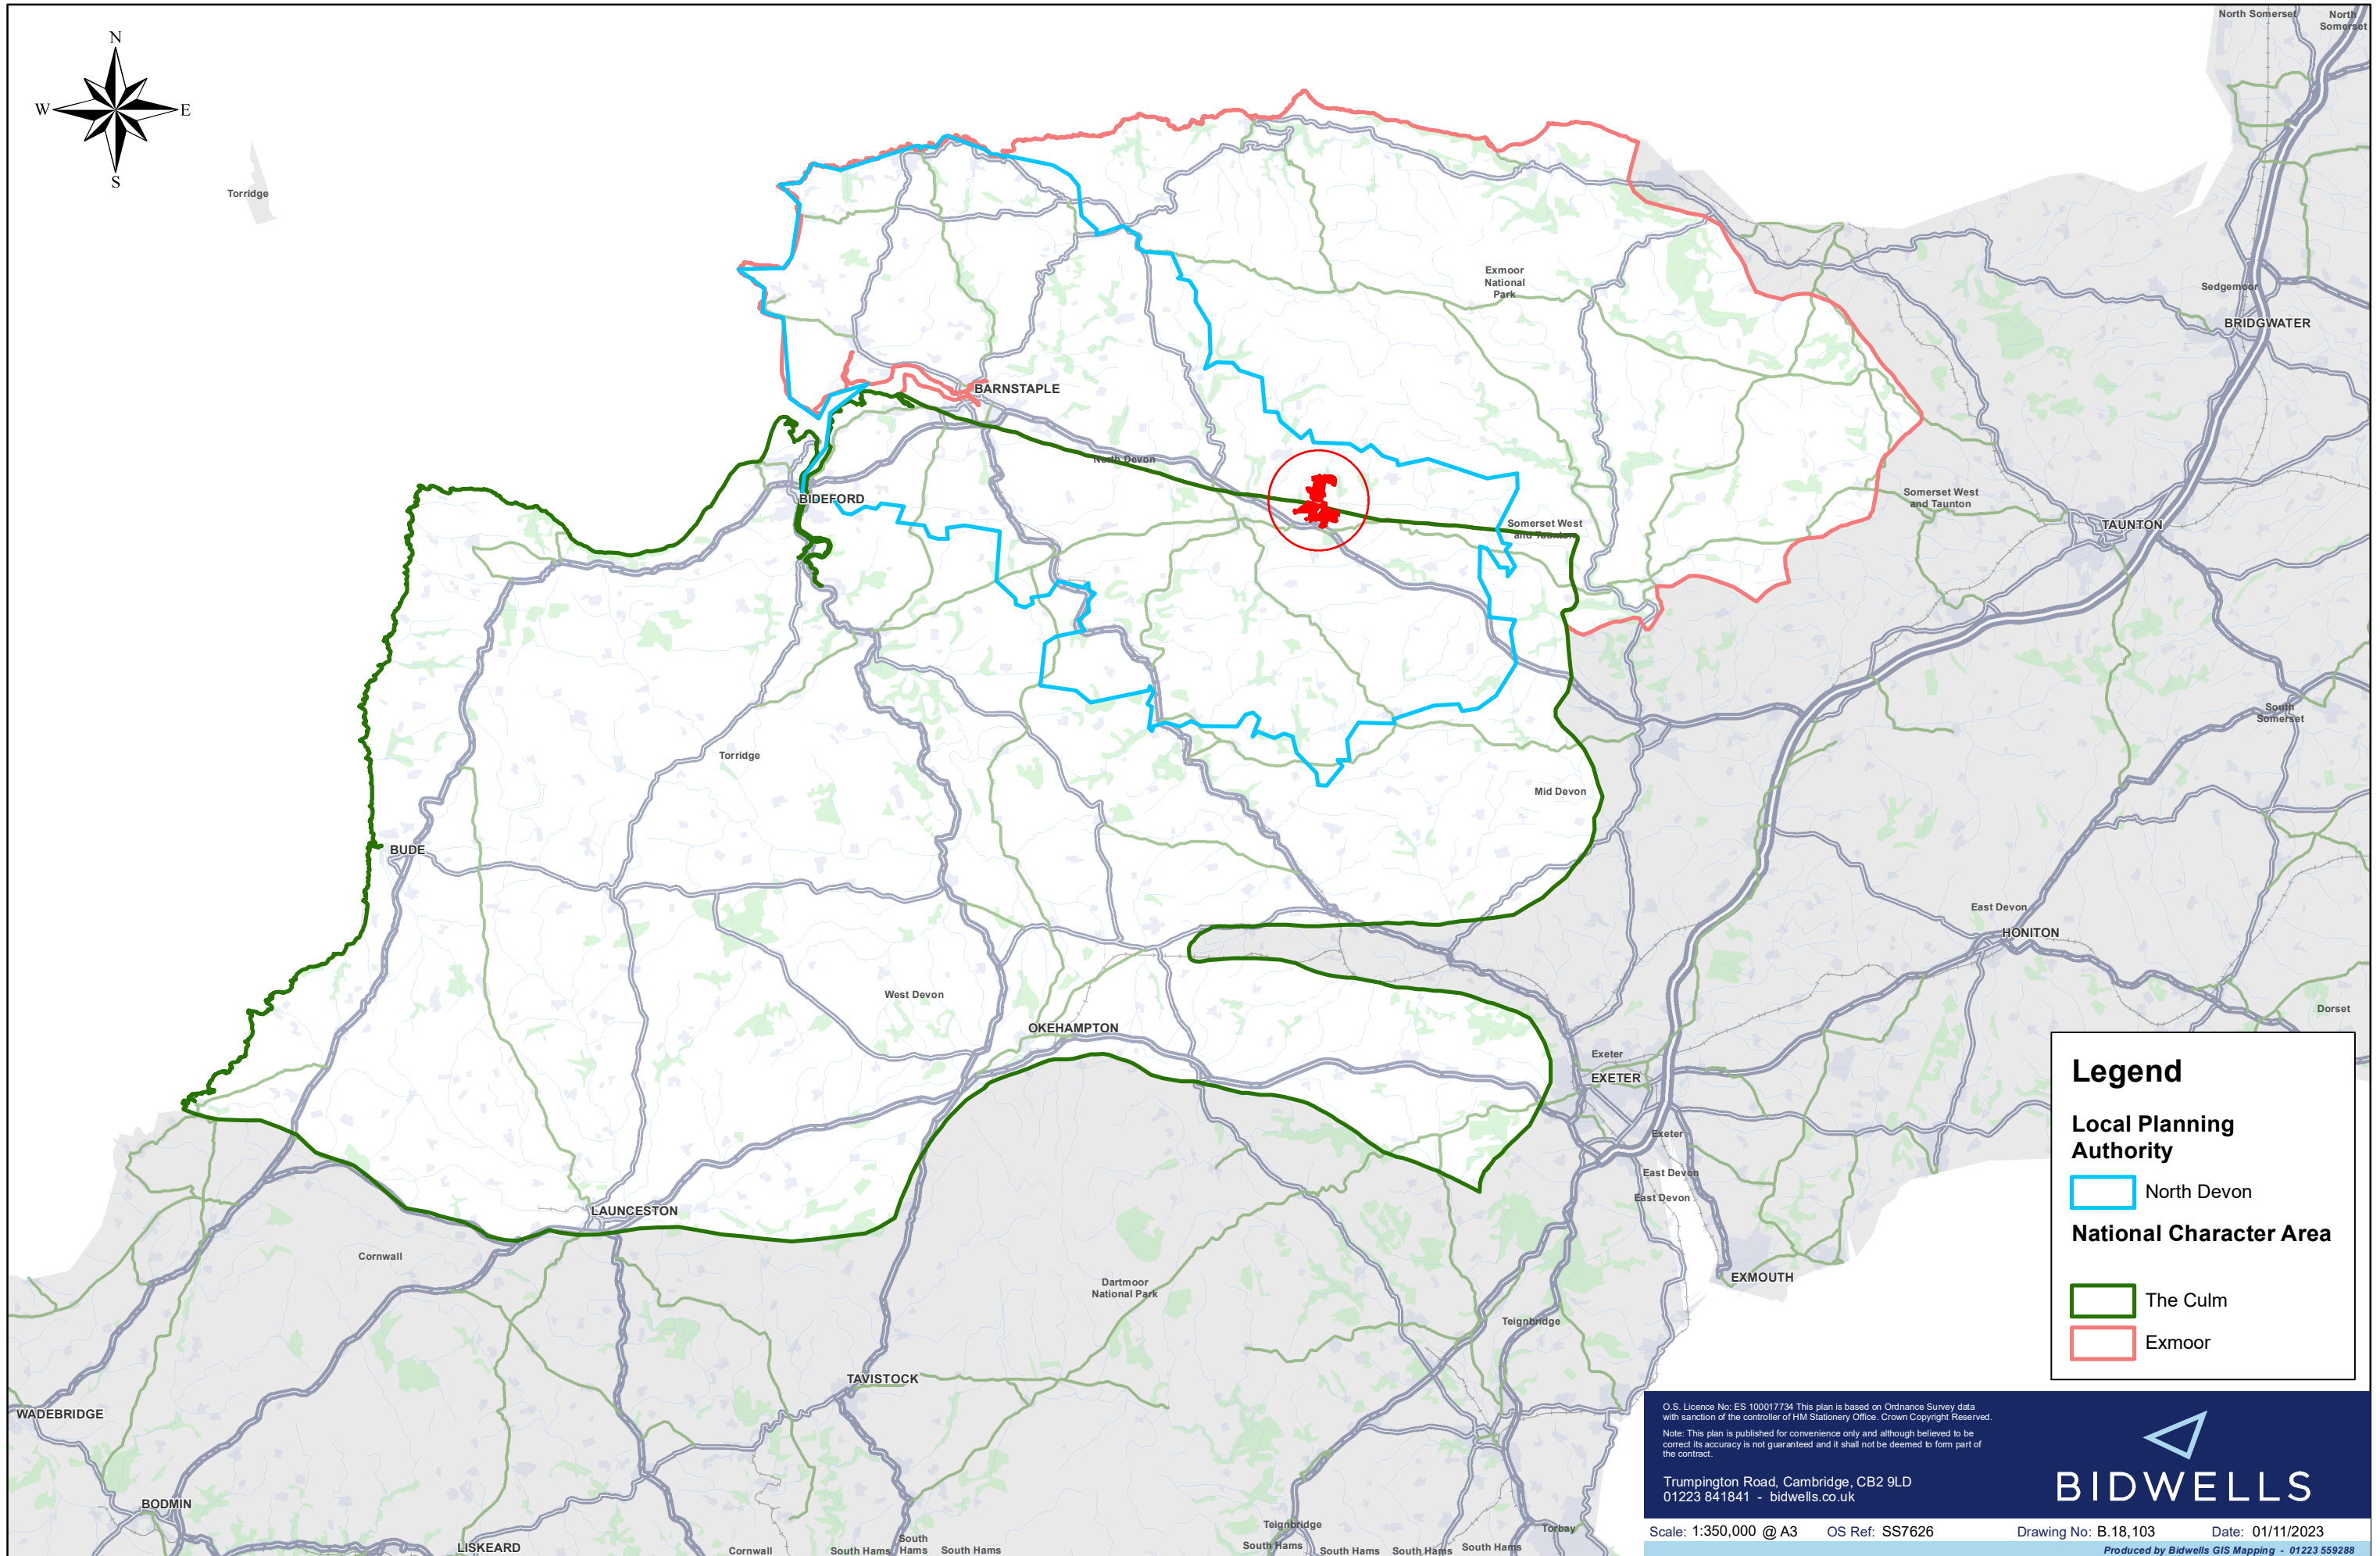

Mornacott Estate

O.S. Licence No: ES 100017734 This plan is based on Ordnance Survey data with sanction of the controller of HM Stationery Office. Crown Copyright Reserved.
Note: This plan is published for convenience only and although believed to be correct its accuracy is not guaranteed and it shall not be deemed to form part of the contract.

Trumpington Road, Cambridge, CB2 9LD
01223 841841 - bidwells.co.uk

Scale: 1:350,000 @ A3 OS Ref: SS7626 Drawing No: B.18,103 Date: 01/11/2023
Produced by Bidwells GIS Mapping - 01223 559288