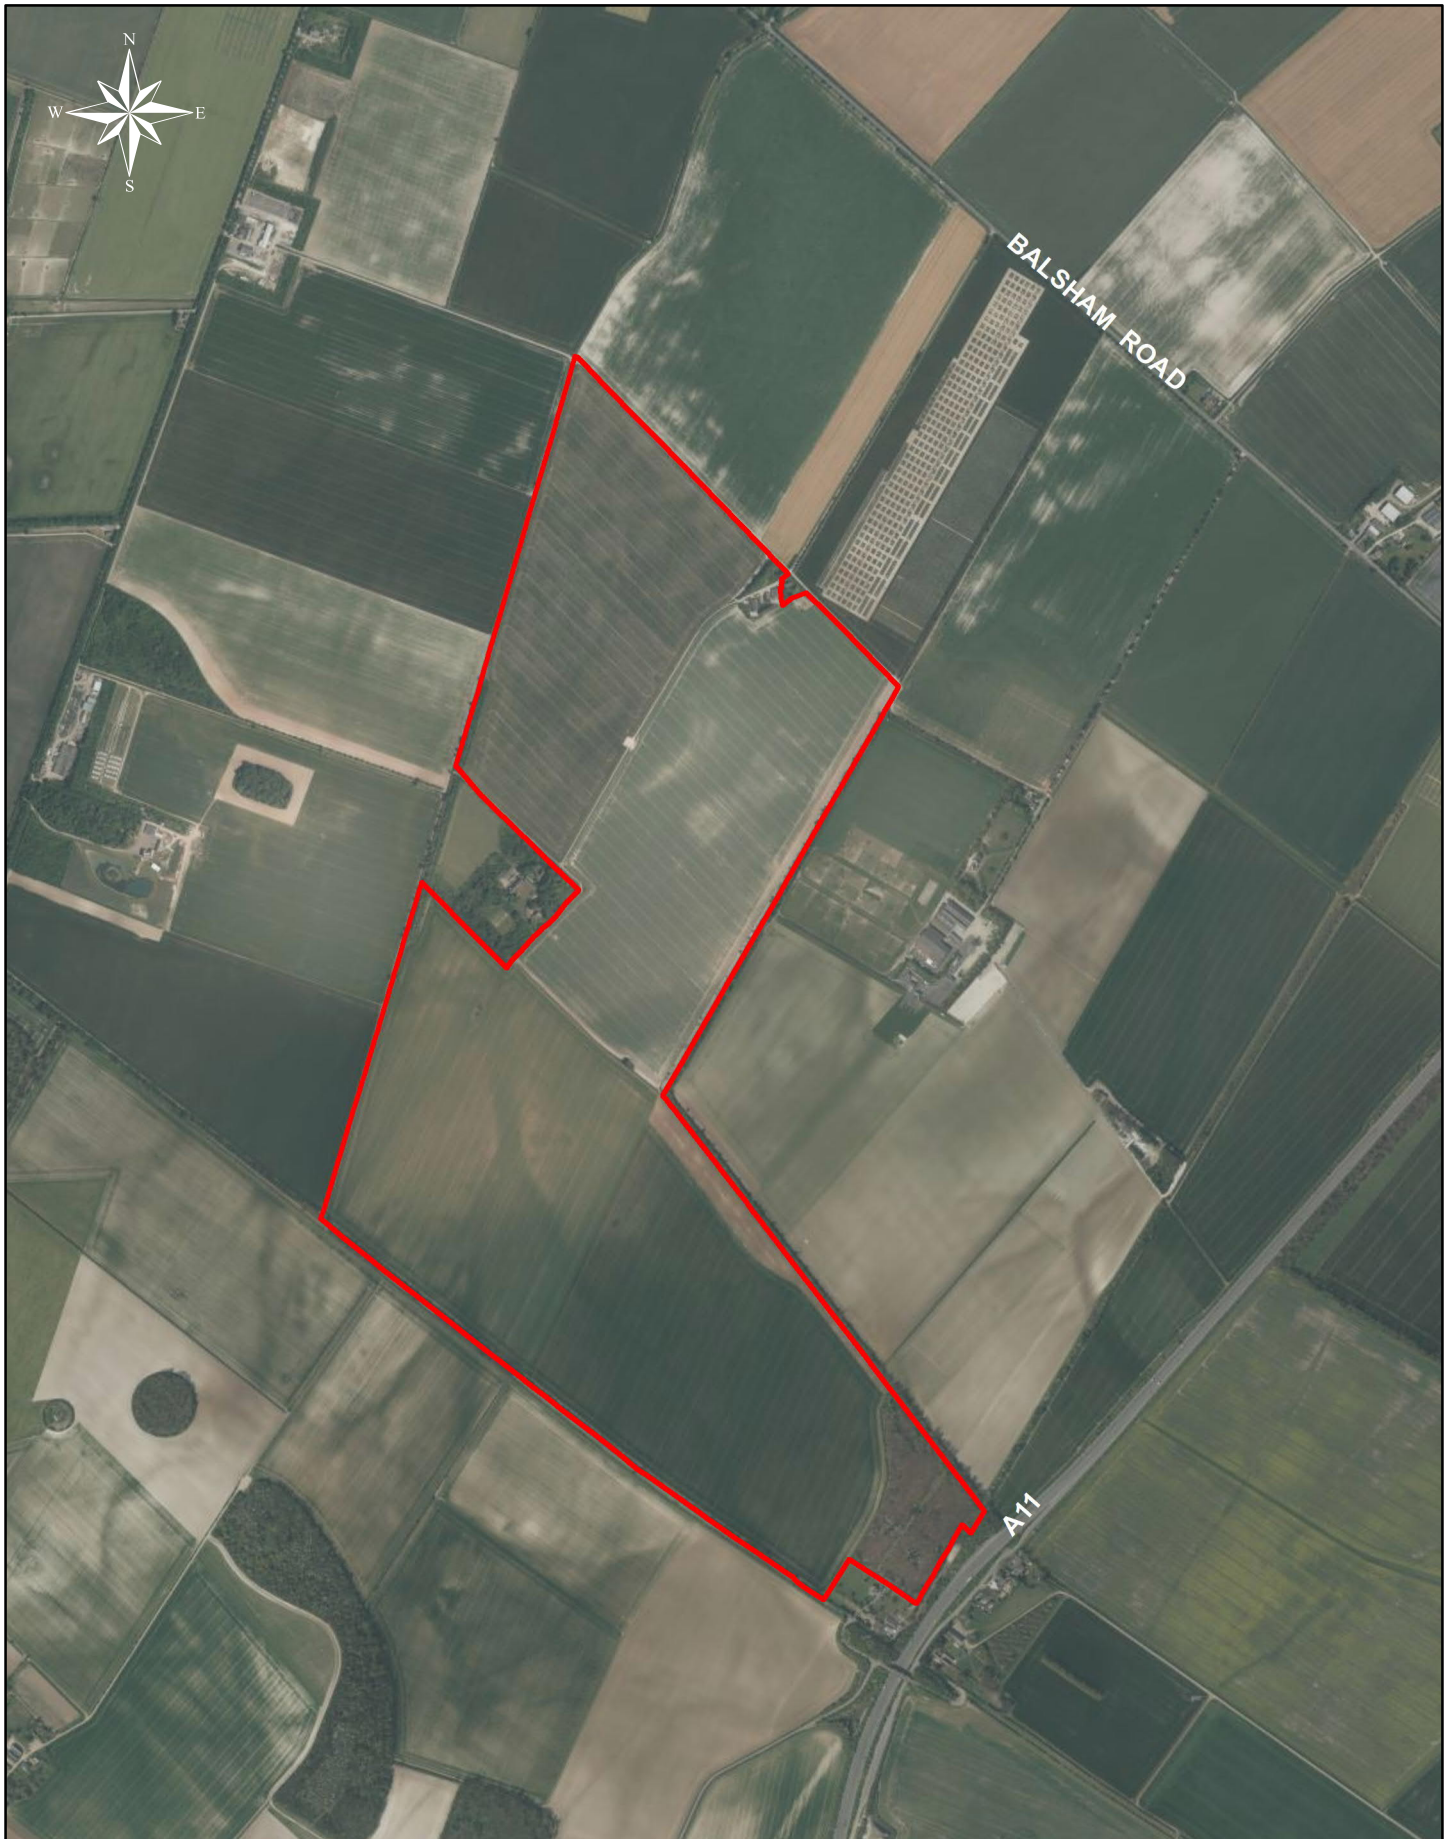

Lower Valley Farm, Fulbourn - Biodiversity Net Gain Project Site

Legend

Lower Valley Farm Boundary

Trumpington Road, Cambridge, CB2 9LD
01223 841841 - bidwells.co.uk

BIDWELLS

Scale: 1:15,000 @ A4 OS Ref: TL5252

Drawing No: A.55,819c

Date: 04/10/2021

Produced by Bidwells GIS Mapping - 01223 559288